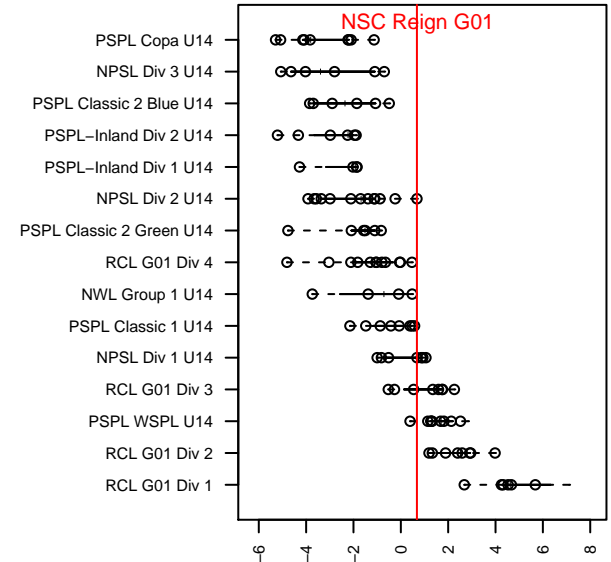

NSC Reign G01

North Shore SC
Woodinville, WA
G01 total strength=1191
attack=2.75 defense=5.45
fall league = NPSL Div 2 U14

alt names used:
NSC Dynamo G01
NSC Reign G01
NSC Reign

Venues played:
2015 NPSL Division 2 U14
2015 Founders Cup G01

**attack and defense variance (black dot)
relative to other teams
and top 10 in region**

**attack and defense rating
relative to others at age
and all opponents in last 13 months**

Performance relative to 13 month average